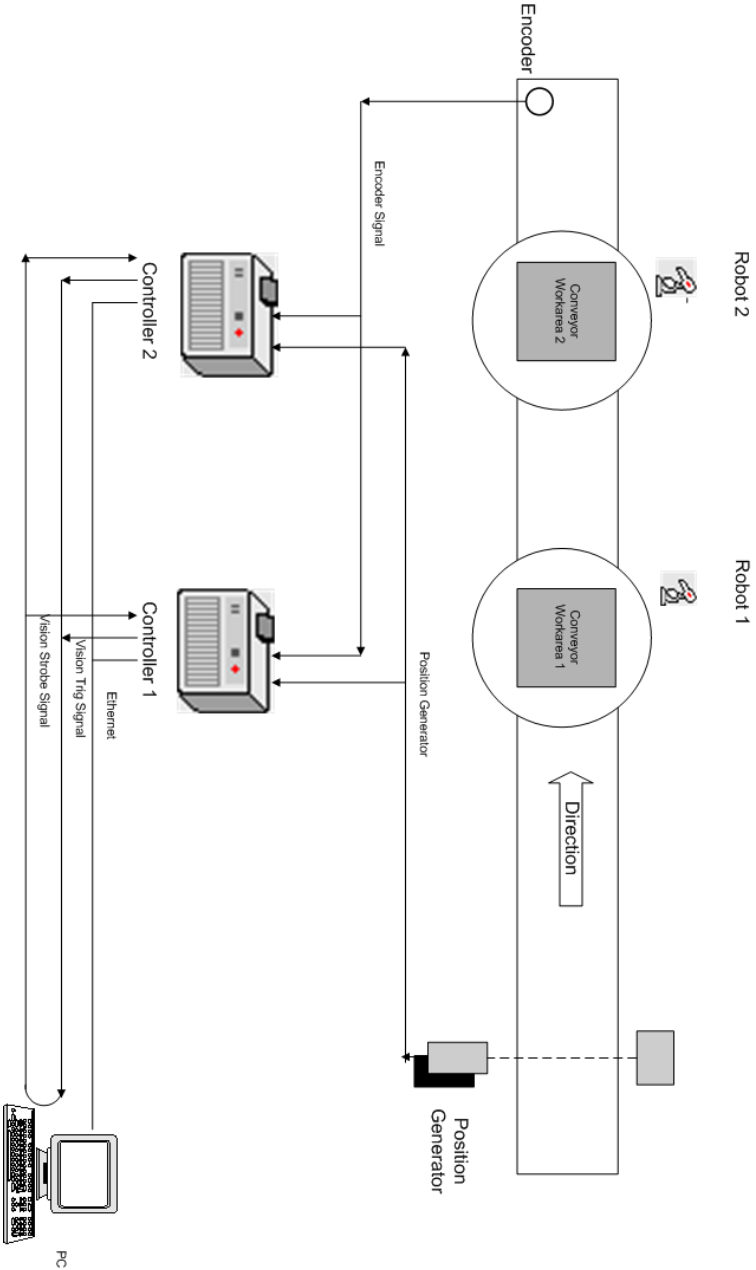

Vision Trig Strobe

I/O Trig

Encoder

Encoder

XT3 (S4C+)

Cnv Control Man Sync

DSQC 524 Connection

Load Balancing and ATC principles with I/O triggered predefined position source

Load Balancing and ATC principles with I/O triggered vision defined position source