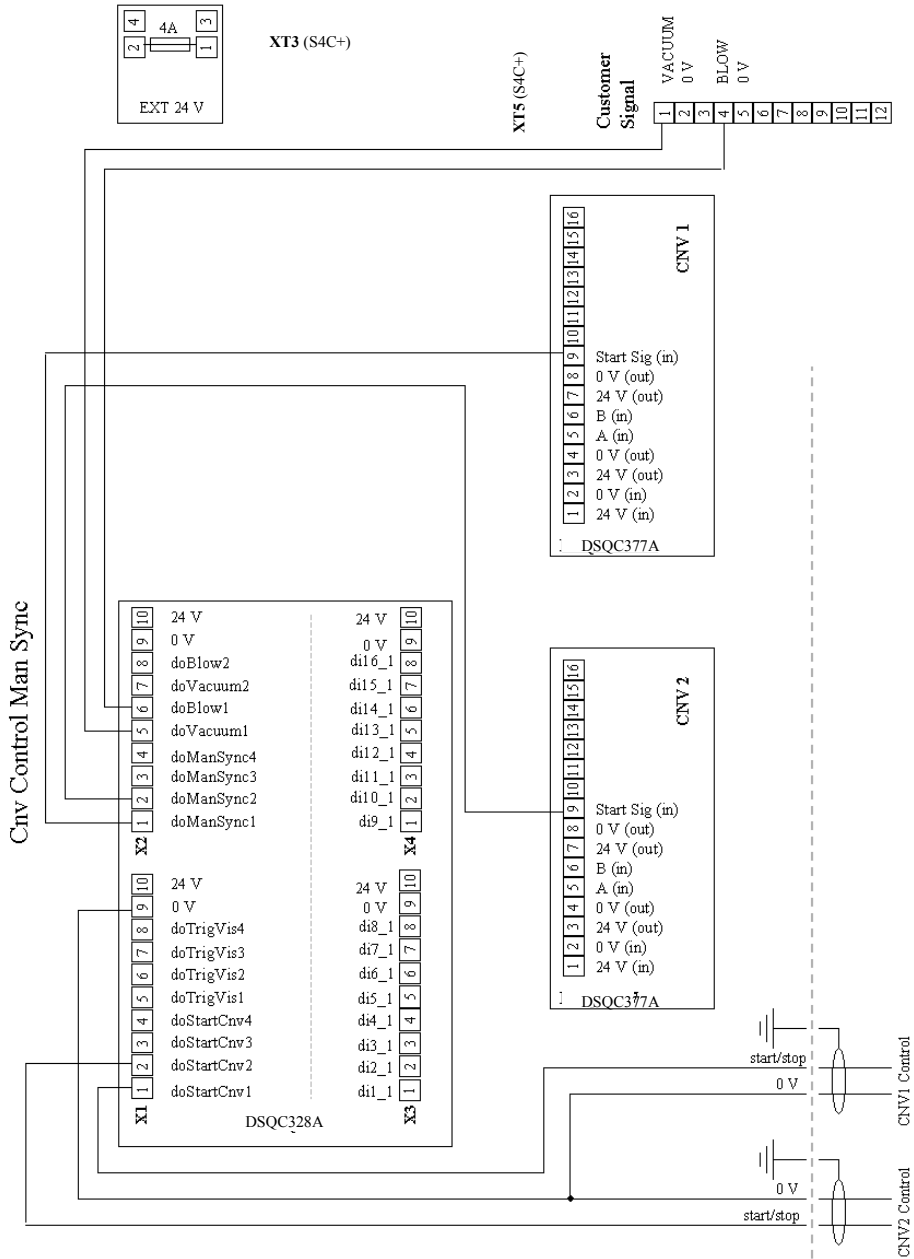

Vision Trig Strobe

I/O Trig

Encoder

Encoder

XT3 (S4C+)

Cnv Control Man Sync

DSQC 524 Connection

Load Balancing and ATC principles with I/O triggered predefined position source

Load Balancing and ATC principles with I/O triggered vision defined position source