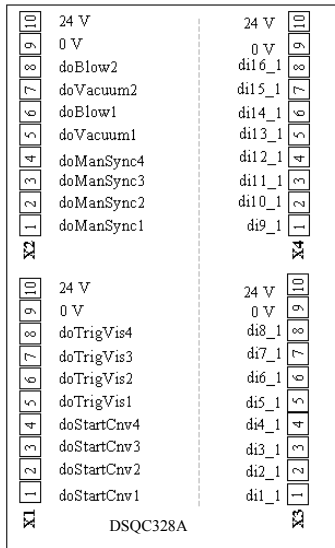

Vision Trig Strobe

I/O Trig

Encoder

Encoder

XT3 (S4C+)

Cnv Control Man Sync

DSQC 524 Connection

Load Balancing and ATC principles with I/O triggered predefined position source

Load Balancing and ATC principles with I/O triggered vision defined position source