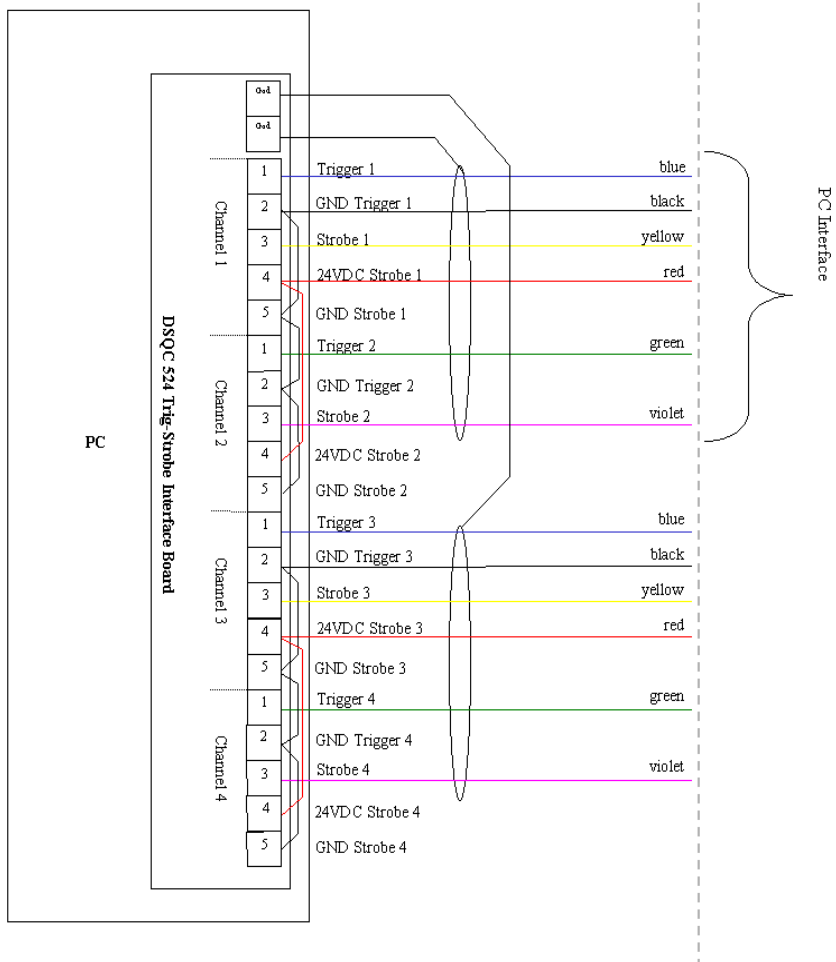

Vision Trig Strobe

I/O Trig

Encoder

Encoder

XT3 (S4C+)

Cnv Control Man Sync

DSQC 524 Connection

Load Balancing and ATC principles with I/O triggered predefined position source

Load Balancing and ATC principles with I/O triggered vision defined position source