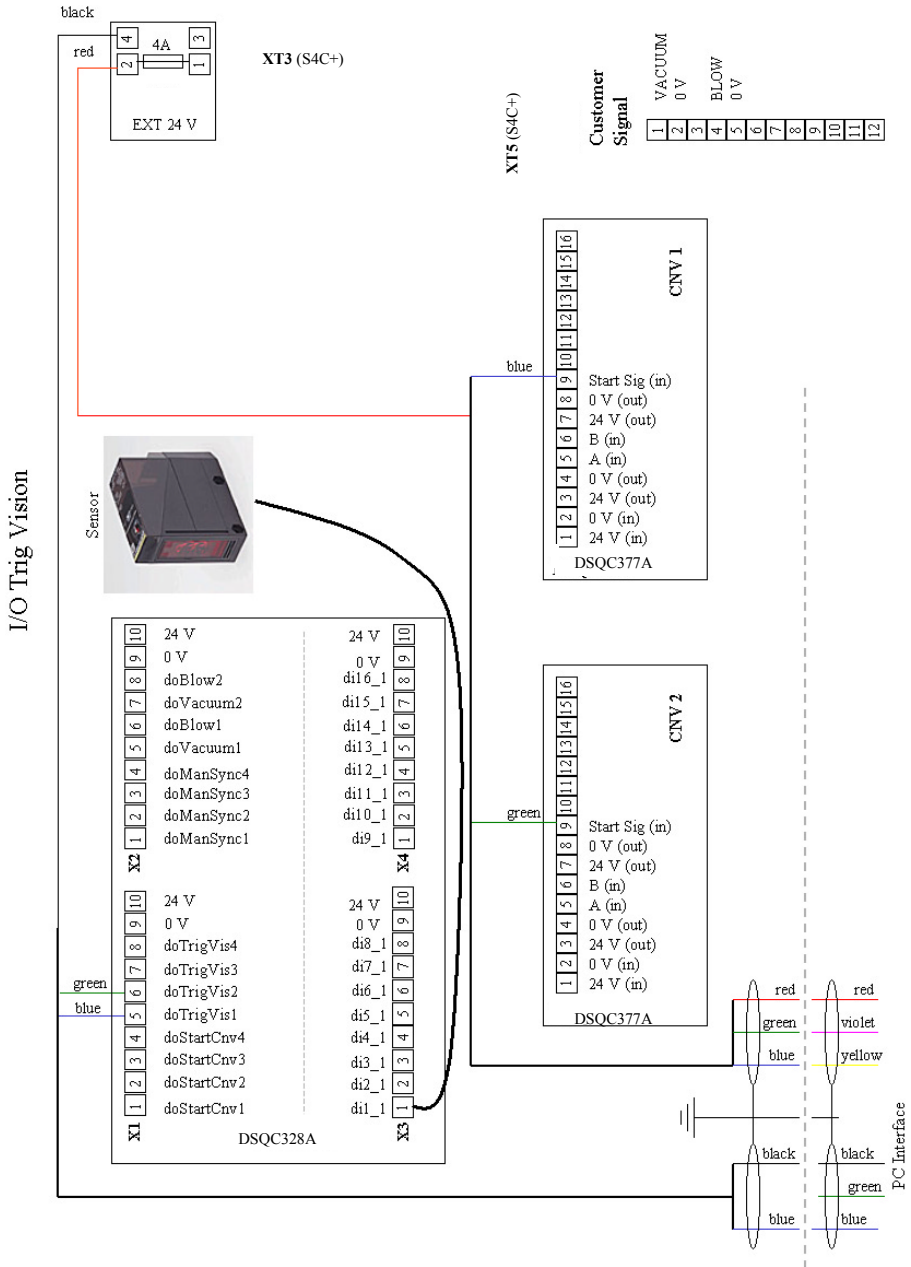

Vision Trig Strobe

I/O Trig

Encoder

Encoder

XT3 (S4C+)

Cnv Control Man Sync

DSQC 524 Connection

Load Balancing and ATC principles with I/O triggered predefined position source

Load Balancing and ATC principles with I/O triggered vision defined position source