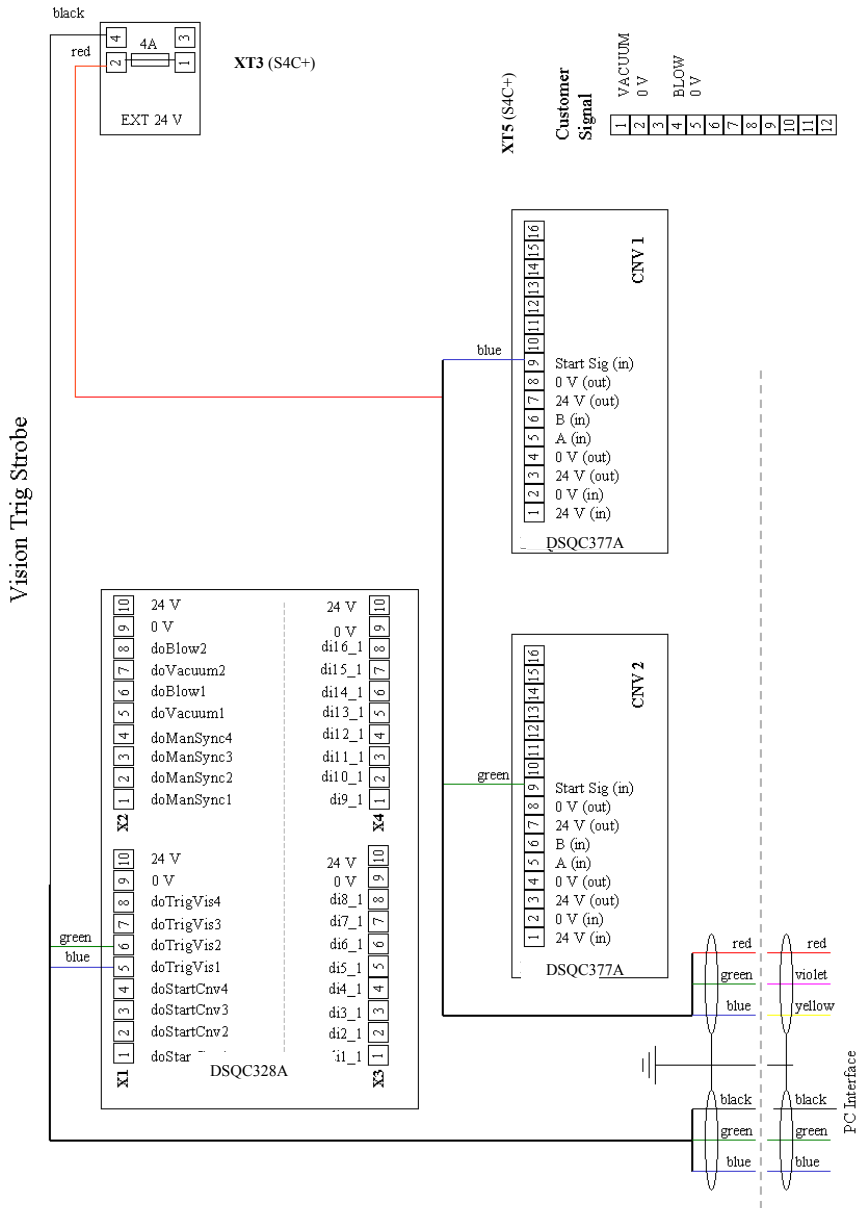

Vision Trig Strobe

I/O Trig

Encoder

Encoder

XT3 (S4C+)

Cnv Control Man Sync

DSQC 524 Connection

Load Balancing and ATC principles with I/O triggered predefined position source

Load Balancing and ATC principles with I/O triggered vision defined position source