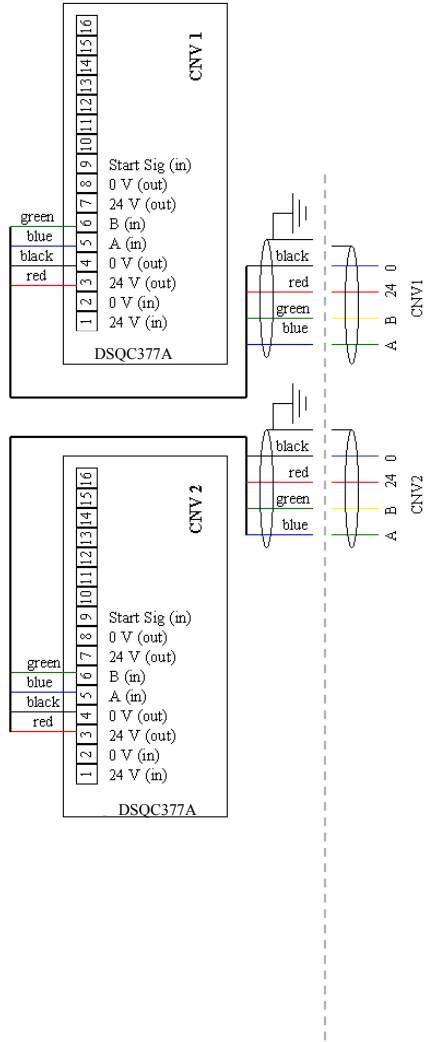

Vision Trig Strobe

I/O Trig

Encoder

Encoder

XT3 (S4C+)

Cnv Control Man Sync

DSQC 524 Connection

Load Balancing and ATC principles with I/O triggered predefined position source

Load Balancing and ATC principles with I/O triggered vision defined position source